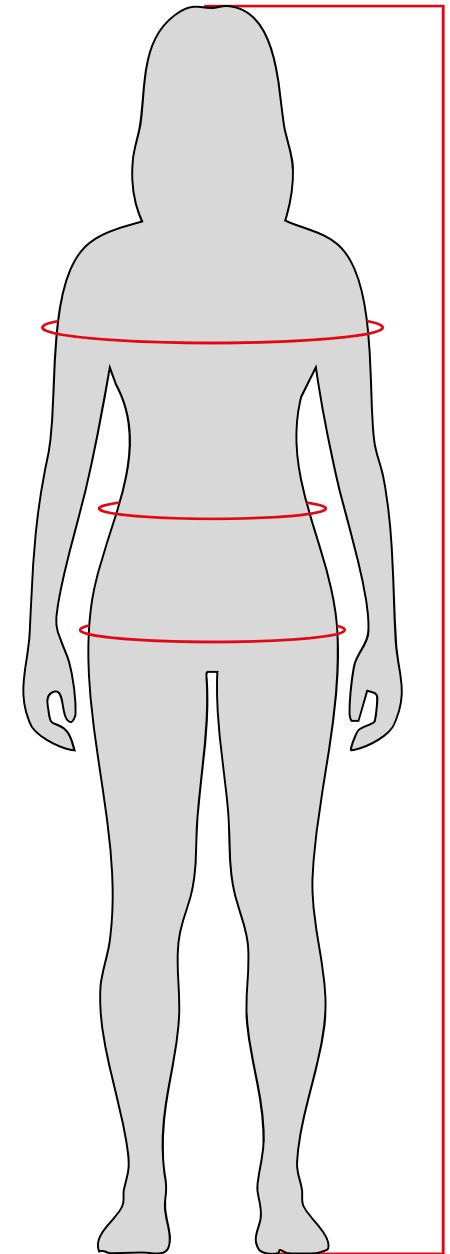

MALFINI / LADIES

Measuring Instructions

A

Body Height

Measured from the heel to the top of the head.

B

Chest Girth

Measured horizontally around the body at the widest point of the chest.

C

Waist Girth

Measured horizontally around the waist at the narrowest point.

D

Hip Girth

Measured horizontally around the hip at the widest point of the buttocks.

B

C

D

A

International sizes	XS		S		M		L		XL		2XL		3XL	
Chest girth (cm)	76	80	84	88	92	96	100	104	110	116	122	128	134	140
Waist girth (cm)	61	65	69	73	77	81	85	89	95	101	107	113	119	125
Hip girth (cm)	84	88	92	96	100	104	108	112	116	120	125	130	135	140
Body height (cm)	160		164		168		172		176		180		184	